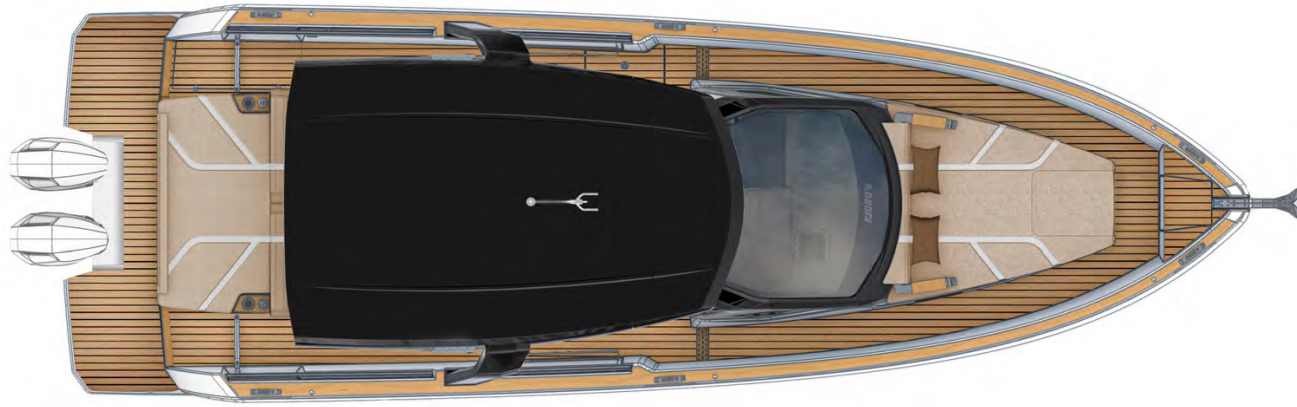

Immerse yourself in a world of original power yachts and discover the new *FJORD 39 XP*, embodying an extraordinary blend of power, luxury, and design to perfection.

HIGHLIGHTS

- The biggest T-top in the market, great shade to enjoy the living by the sea.
- Versatile the configuration. Dinning, sunbathing, lounging...
- Inmense storage space to keep you favourite watertoys.

FJORD 39

 **FJORD 39** XP

UNPARALLELED SPACE

In the cockpit, you'll be greeted with a breathtaking ambience that will instantly captivate you. A spacious double bench, two stylish tables, and a comfortable sun lounge offer you an unrivalled space to live life to the fullest. Here, you can savour delicious snacks with your friends, serve refreshing drinks, or simply surrender to the sun.

The cockpit of the *FJORD 39 XP* boasts the most generous storage volume in its class. Here, your personal items find a secure home, allowing you to embark on your adventure carefree. And let's not forget the up to four refrigerators that keep your beverages perpetually chilled – ensuring the fun never ends.

LAYOUT MODULE CONCEPT

CREATE YOUR OWN HOME

Step into the master cabin and find a queen-size bed that promises you a night of restful sleep. The ensuite bathroom provides a private bathing experience complete with modern conveniences. Refresh yourself under an invigorating shower and start your day full of energy or unwind after an exhilarating water sport adventure.