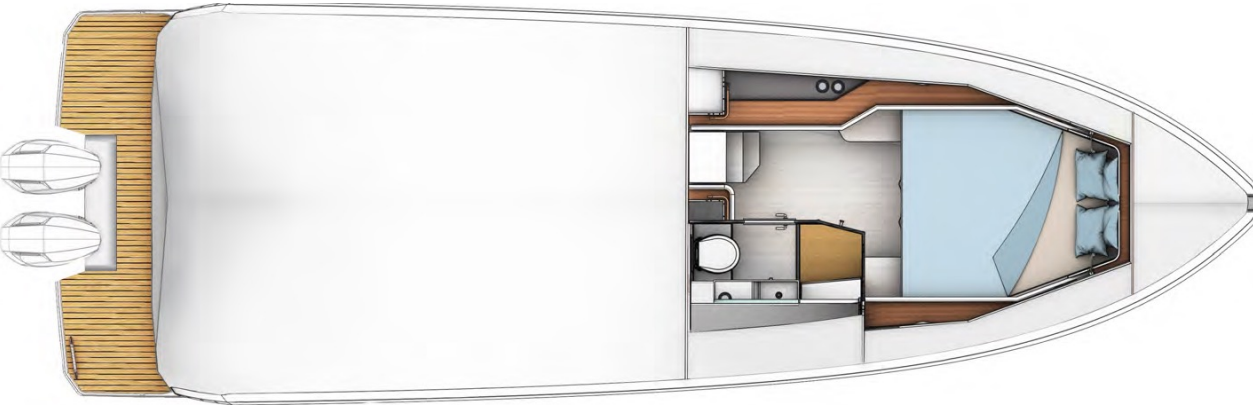

Immerse yourself in a world of original power yachts and discover the new *FJORD 39 XP*, embodying an extraordinary blend of power, luxury, and design to perfection.

HIGHLIGHTS

- The biggest T-top in the market, great shade to enjoy the living by the sea.
- Versatile the configuration. Dinning, sunbathing, lounging...
- Inmense storage space to keep you favourite watertoys.

FJORD 39

 **FJORD 39** XP

UNPARALLELED SPACE

In the cockpit, you'll be greeted with a breathtaking ambience that will instantly captivate you. A spacious double bench, two stylish tables, and a comfortable sun lounge offer you an unrivalled space to live life to the fullest. Here, you can savour delicious snacks with your friends, serve refreshing drinks, or simply surrender to the sun.

The cockpit of the *FJORD 39 XP* boasts the most generous storage volume in its class. Here, your personal items find a secure home, allowing you to embark on your adventure carefree. And let's not forget the up to four refrigerators that keep your beverages perpetually chilled – ensuring the fun never ends.

LAYOUT MODULE CONCEPT

CREATE YOUR OWN HOME

Step into the master cabin and find a queen-size bed that promises you a night of restful sleep. The ensuite bathroom provides a private bathing experience complete with modern conveniences. Refresh yourself under an invigorating shower and start your day full of energy or unwind after an exhilarating water sport adventure.